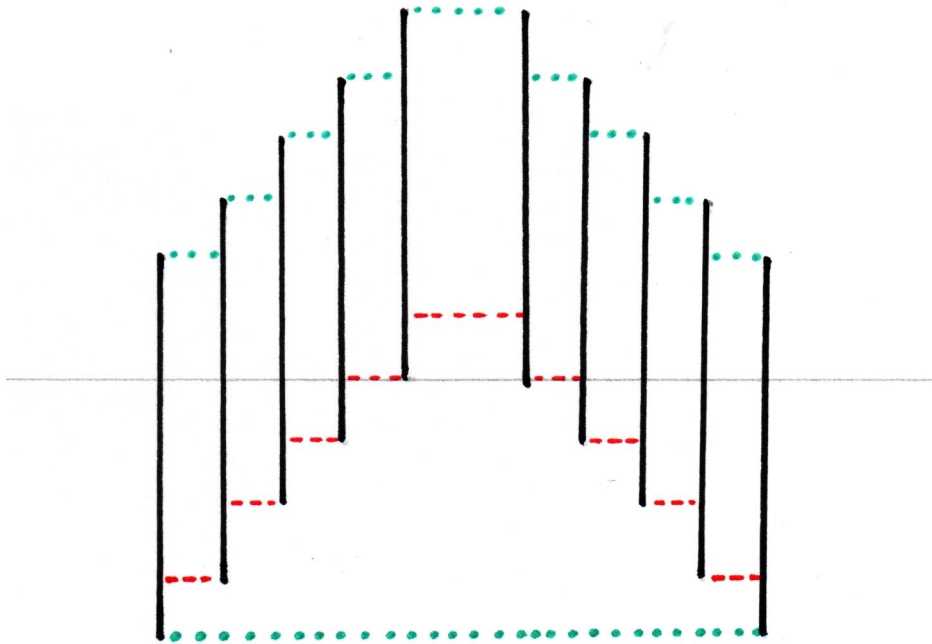

nero: TAGLIA

verde: PIEGA (VALLEY FOLD)

rosso: PIEGA (MOUNTAIN FOLD)

Scala pop-up 3D card